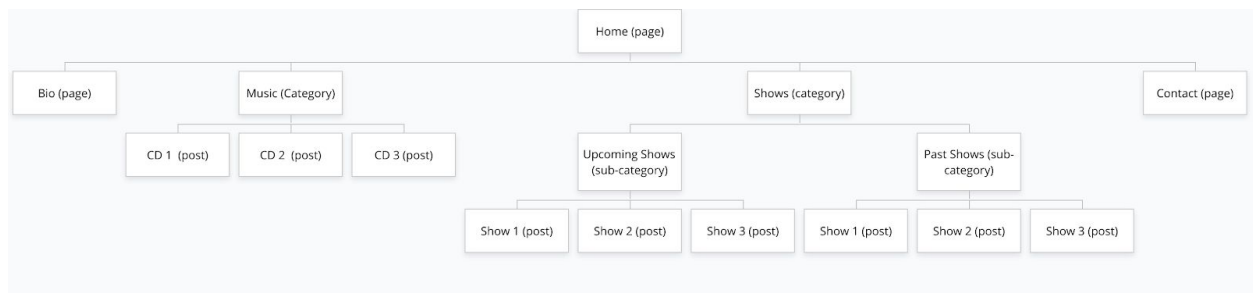

AMP 1 FINAL TEST

WEBSITE PHOTOS

<https://harris-digital.com/wp-content/uploads/2021/01/amp1-final.zip>

Need more photos?

<https://www.pexels.com/>

SITE MAP

<https://www.gloomaps.com/FJsCyrdYtg>

**Edit any setting that is needed for the site as you see fit
Colors, fonts, etc.**

SITE TITLE - create something that matches the content of the site

THEME (Choose from)

Red Hill

Twenty Twenty